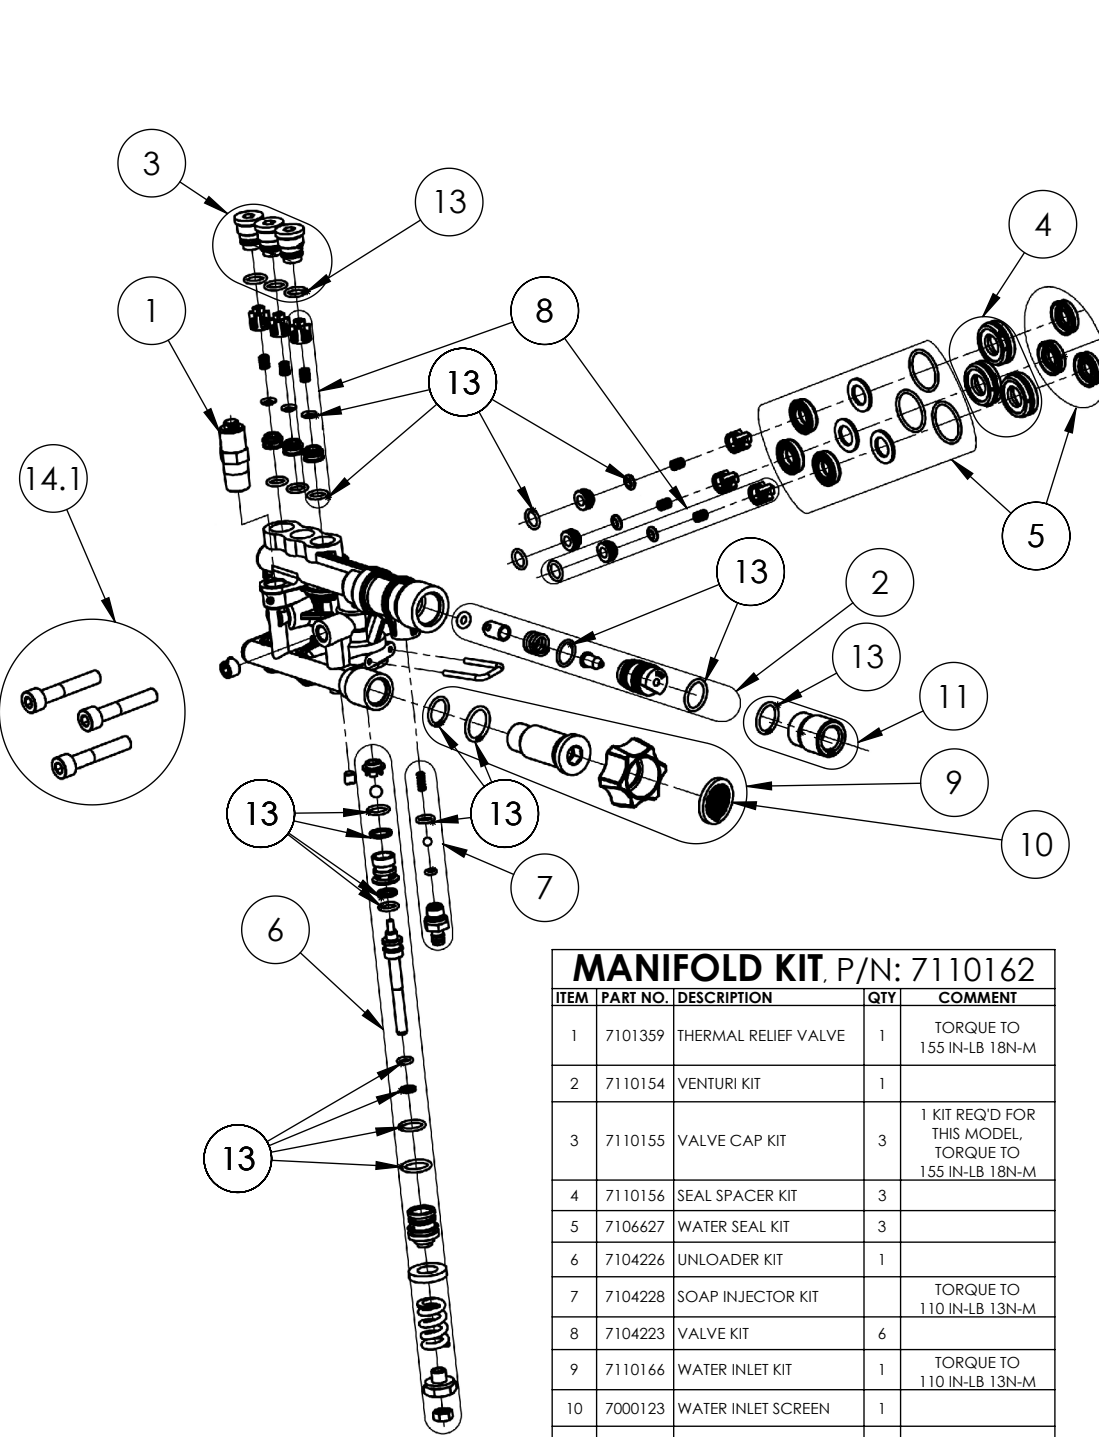

FNA-GROUP

1265 INDUSTRIAL STREET, DECATUR, AR 72722

TITLE:

**510020, 510021 VERTICAL
AXIAL PUMP IPL**

SIZE	DWG. NO.	REV.
A	510020, 510021	A
SCALE: N/A	ECN# EC180218	SHEET 1 OF 2

Version: -

MANIFOLD KIT, P/N: 7110162

ITEM	PART NO.	DESCRIPTION	QTY	COMMENT
1	7101359	THERMAL RELIEF VALVE	1	TORQUE TO 155 IN-LB 18N-M
2	7110154	VENTURI KIT	1	
3	7110155	VALVE CAP KIT	3	1 KIT REQ'D FOR THIS MODEL, TORQUE TO 155 IN-LB 18N-M
4	7110156	SEAL SPACER KIT	3	
5	7106627	WATER SEAL KIT	3	
6	7104226	UNLOADER KIT	1	
7	7104228	SOAP INJECTOR KIT		TORQUE TO 110 IN-LB 13N-M
8	7104223	VALVE KIT	6	
9	7110166	WATER INLET KIT	1	TORQUE TO 110 IN-LB 13N-M
10	7000123	WATER INLET SCREEN	1	
11	7110264	WATER OUTLET FITTING	1	

CRANKCASE KIT, P/N 7110159

ITEM	PART NO.	DESCRIPTION	QTY	COMMENT
11	7105741	OIL SEAL KIT	1	
12	7110182	PISTON KIT	1	

MISC PARTS, 510020

ITEM	PART NO.	DESCRIPTION	QTY	COMMENT
13	7110158	ORING KIT		
14	7110157	PUMP HARDWARE KIT		
14.1		SCREW, M8*45	3	TORQUE TO 221 IN-LB 25N-M
14.2		SCREW, M8*25	3	TORQUE TO 200 IN-LB 22N-M (CONTAINS 1 EXTRA SCREW)

CRANKCASE KIT, P/N 7108806				
ITEM	PART NO.	DESCRIPTION	QTY	COMMENT
11	7106662	OIL SEAL KIT	1	
12	7110182	PISTON KIT	1	

MISC PARTS, 510021

ITEM	PART NO.	DESCRIPTION	QTY	COMMENT
13	7110158	ORING KIT		
14	7110157	PUMP HARDWARE KIT		
14.1		SCREW, M8*45	3	TORQUE TO 221 IN-LB 25N-M
14.2		SCREW, M8*25	3	TORQUE TO 200 IN-LB 22N-M (CONTAINS 1 EXTRA SCREW)