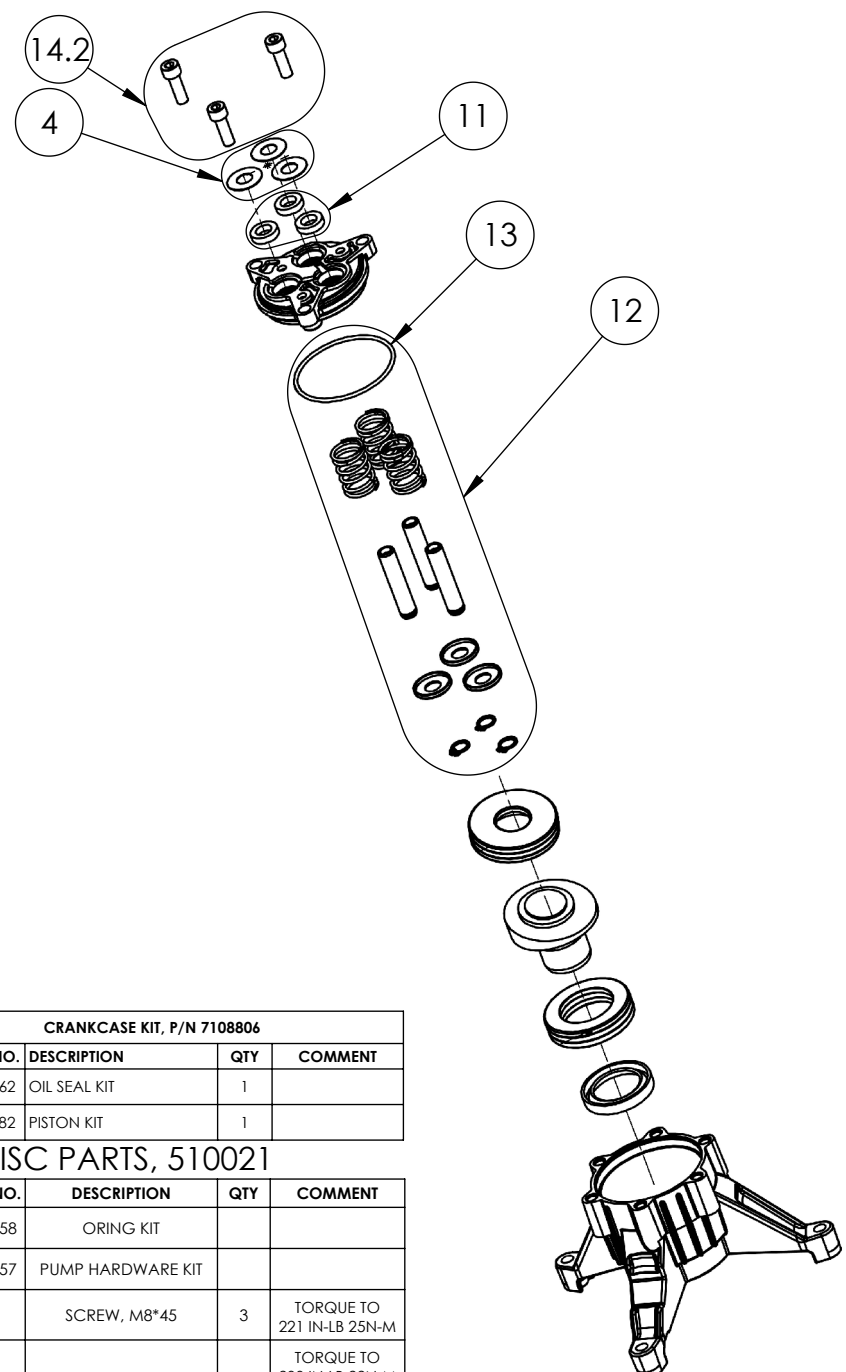

ITEM	PART NO.	DESCRIPTION	QTY	COMMENT
1	7101359	THERMAL RELIEF VALVE	1	TORQUE TO 155 IN-LB 18N-M
2	7110154	VENTURI KIT	1	
3	7110155	VALVE CAP KIT	3	1 KIT REQ'D FOR THIS MODEL, TORQUE TO 155 IN-LB 18N-M
4	7110156	SEAL SPACER KIT	3	
5	7106627	WATER SEAL KIT	3	
6	7104226	UNLOADER KIT	1	
7	7104228	SOAP INJECTOR KIT		TORQUE TO 110 IN-LB 13N-M
8	7104223	VALVE KIT	6	
9	7110166	WATER INLET KIT	1	TORQUE TO 110 IN-LB 13N-M
10	7000123	WATER INLET SCREEN	1	
11	7110264	WATER OUTLET FITTING	1	

CRANKCASE KIT, P/N 7110159

ITEM	PART NO.	DESCRIPTION	QTY	COMMENT
11	7105741	OIL SEAL KIT	1	
12	7110182	PISTON KIT	1	

MISC PARTS, 510020

ITEM	PART NO.	DESCRIPTION	QTY	COMMENT
13	7110158	ORING KIT		
14	7110157	PUMP HARDWARE KIT		
14.1		SCREW, M8*45	3	TORQUE TO 221 IN-LB 25N-M
14.2		SCREW, M8*25	3	TORQUE TO 200 IN-LB 22N-M (CONTAINS 1 EXTRA SCREW)

MANIFOLD KIT, P/N 7108158				
ITEM	PART NO.	DESCRIPTION	QTY	COMMENT
1	7101359	THERMAL RELIEF VALVE	1	TORQUE TO 155 IN-LB 18N-M
2	7110154	VENTURI KIT	1	
3	7110155	VALVE CAP KIT	3	1 KIT REQ'D FOR THIS MODEL, TORQUE TO 155 IN-LB 18N-M
4	7110156	SEAL SPACER KIT	3	
5	7106664	WATER SEAL KIT	3	
6	7104226	UNLOADER KIT	1	
7	7104228	SOAP INJECTOR KIT		TORQUE TO 110 IN-LB 13N-M
8	7104223	VALVE KIT	6	
9	7110166	WATER INLET KIT	1	TORQUE TO 110 IN-LB 13N-M
10	7000123	WATER INLET SCREEN	1	
11	7110264	WATER OUTLET FITTING	1	

CRANKCASE KIT, P/N 7108806				
ITEM	PART NO.	DESCRIPTION	QTY	COMMENT
11	7106662	OIL SEAL KIT	1	
12	7110182	PISTON KIT	1	

MISC PARTS, 510021

ITEM	PART NO.	DESCRIPTION	QTY	COMMENT
13	7110158	ORING KIT		
14	7110157	PUMP HARDWARE KIT		
14.1		SCREW, M8*45	3	TORQUE TO 221 IN-LB 25N-M
14.2		SCREW, M8*25	3	TORQUE TO 200 IN-LB 22N-M (CONTAINS 1 EXTRA SCREW)