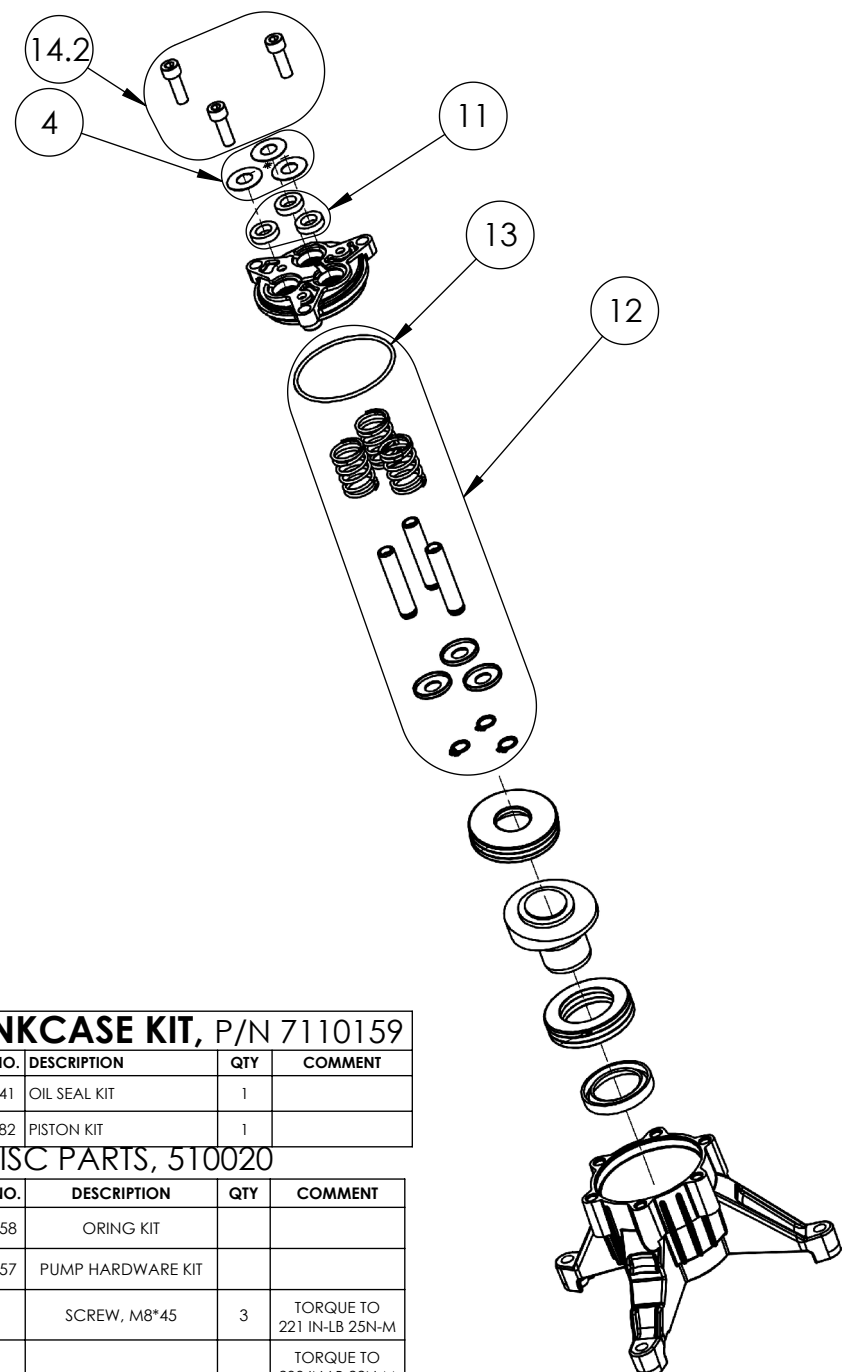

FNA-GROUP

1265 INDUSTRIAL STREET, DECATUR, AR 72722

TITLE:

**510020, 510021 VERTICAL
AXIAL PUMP IPL**

SIZE	DWG. NO.	REV.
A	510020, 510021	A
SCALE: N/A	ECN# EC180218	SHEET 1 OF 2

Version: -

MANIFOLD KIT, P/N: 7110162

ITEM	PART NO.	DESCRIPTION	QTY	COMMENT
1	7101359	THERMAL RELIEF VALVE	1	TORQUE TO 155 IN-LB 18N-M
2	7110154	VENTURI KIT	1	
3	7110155	VALVE CAP KIT	3	1 KIT REQ'D FOR THIS MODEL, TORQUE TO 155 IN-LB 18N-M
4	7110156	SEAL SPACER KIT	3	
5	7106627	WATER SEAL KIT	3	
6	7104226	UNLOADER KIT	1	
7	7104228	SOAP INJECTOR KIT		TORQUE TO 110 IN-LB 13N-M
8	7104223	VALVE KIT	6	
9	7110166	WATER INLET KIT	1	TORQUE TO 110 IN-LB 13N-M
10	7000123	WATER INLET SCREEN	1	
11	7110264	WATER OUTLET FITTING	1	

CRANKCASE KIT, P/N 7110159

ITEM	PART NO.	DESCRIPTION	QTY	COMMENT
11	7105741	OIL SEAL KIT	1	
12	7110182	PISTON KIT	1	

MISC PARTS, 510020

ITEM	PART NO.	DESCRIPTION	QTY	COMMENT
13	7110158	ORING KIT		
14	7110157	PUMP HARDWARE KIT		
14.1		SCREW, M8*45	3	TORQUE TO 221 IN-LB 25N-M
14.2		SCREW, M8*25	3	TORQUE TO 200 IN-LB 22N-M (CONTAINS 1 EXTRA SCREW)

CRANKCASE KIT, P/N 7108806				
ITEM	PART NO.	DESCRIPTION	QTY	COMMENT
11	7106662	OIL SEAL KIT	1	
12	7110182	PISTON KIT	1	

MISC PARTS, 510021

ITEM	PART NO.	DESCRIPTION	QTY	COMMENT
13	7110158	ORING KIT		
14	7110157	PUMP HARDWARE KIT		
14.1		SCREW, M8*45	3	TORQUE TO 221 IN-LB 25N-M
14.2		SCREW, M8*25	3	TORQUE TO 200 IN-LB 22N-M (CONTAINS 1 EXTRA SCREW)