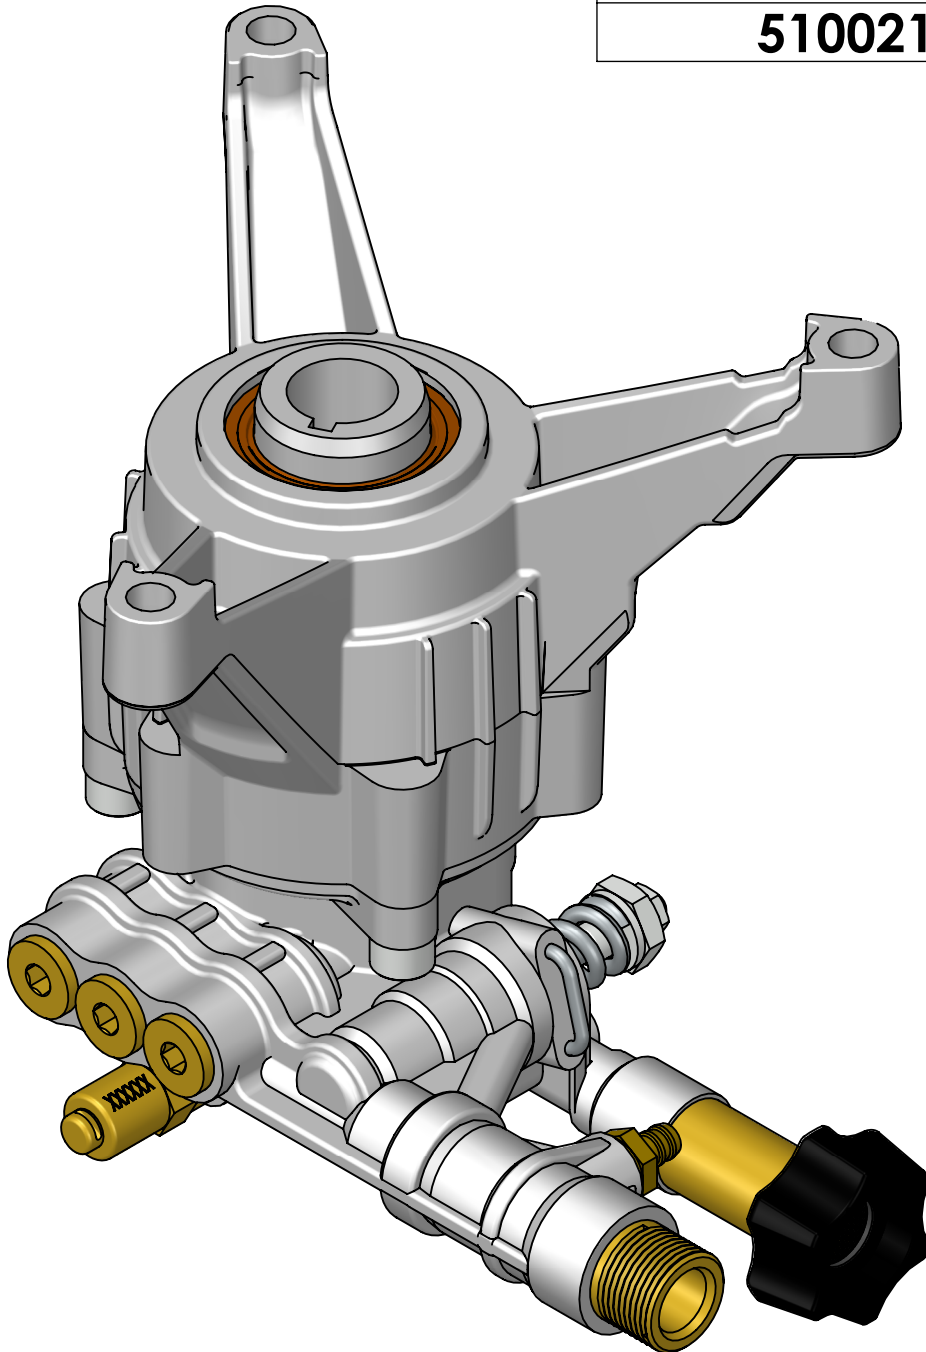

OEM 28 SERIES AXIAL PUMP IPL

PUMPS COVERED IN THIS IPL

510020 (51AL24)

510021 (51AL19)

	NAME	DATE
DRAWN	JHS	AUG 2017
CHECKED	DH/OSW	AUG 2017
ENG APPR.	OSW	AUG 2017
MFG APPR.	-	-
Q.A. APPR.	-	-
SERVICE APPR.	DH	AUG 2017

FNA-GROUP

1265 INDUSTRIAL STREET, DECATUR, AR 72722

TITLE:

**510020, 510021 VERTICAL
AXIAL PUMP IPL**

SIZE	DWG. NO.	REV.
A	510020, 510021	A
SCALE: N/A	ECN# EC180218	SHEET 1 OF 2

Version: -

MANIFOLD KIT, P/N: 7110162

ITEM	PART NO.	DESCRIPTION	QTY	COMMENT
1	7101359	THERMAL RELIEF VALVE	1	TORQUE TO 155 IN-LB 18N-M
2	7110154	VENTURI KIT	1	
3	7110155	VALVE CAP KIT	3	1 KIT REQ'D FOR THIS MODEL, TORQUE TO 155 IN-LB 18N-M
4	7110156	SEAL SPACER KIT	3	
5	7106627	WATER SEAL KIT	3	
6	7104226	UNLOADER KIT	1	
7	7104228	SOAP INJECTOR KIT		TORQUE TO 110 IN-LB 13N-M
8	7104223	VALVE KIT	6	
9	7110166	WATER INLET KIT	1	TORQUE TO 110 IN-LB 13N-M
10	7000123	WATER INLET SCREEN	1	
11	7110264	WATER OUTLET FITTING	1	

CRANKCASE KIT, P/N 7110159

ITEM	PART NO.	DESCRIPTION	QTY	COMMENT
11	7105741	OIL SEAL KIT	1	
12	7110182	PISTON KIT	1	

MISC PARTS, 510020

ITEM	PART NO.	DESCRIPTION	QTY	COMMENT
13	7110158	ORING KIT		
14	7110157	PUMP HARDWARE KIT		
14.1		SCREW, M8*45	3	TORQUE TO 221 IN-LB 25N-M
14.2		SCREW, M8*25	3	TORQUE TO 200 IN-LB 22N-M (CONTAINS 1 EXTRA SCREW)