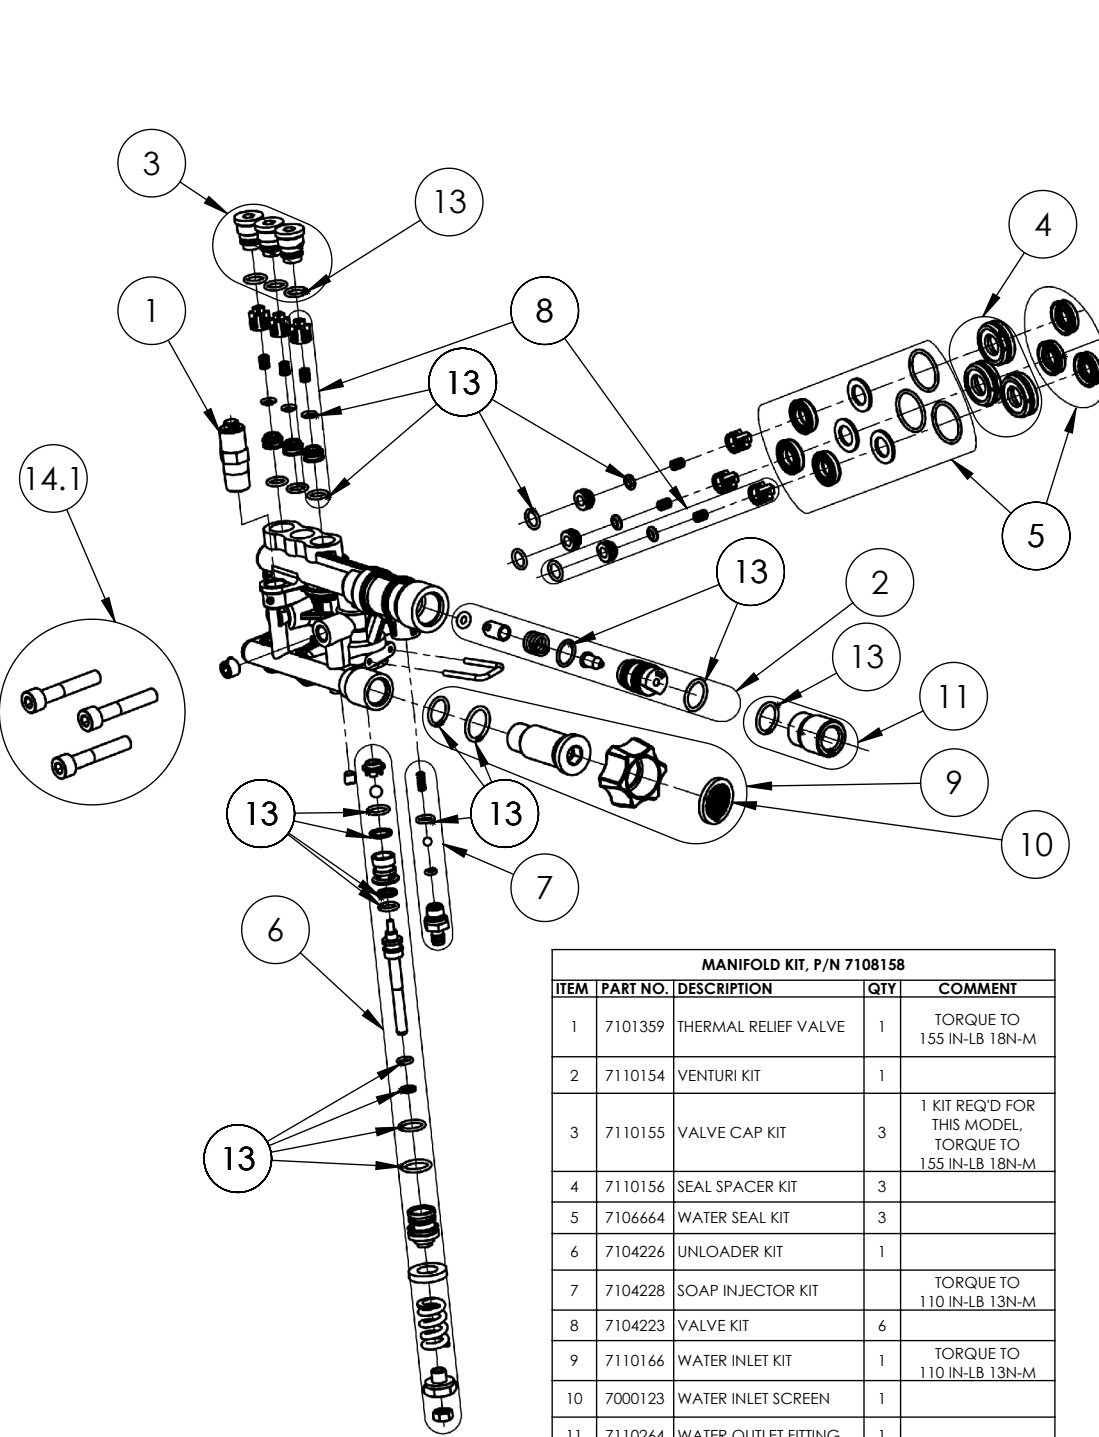

FNA-GROUP

1265 INDUSTRIAL STREET, DECATUR, AR 72722

TITLE:

**510020, 510021 VERTICAL
AXIAL PUMP IPL**

SIZE	DWG. NO.	REV.
A	510020, 510021	A
SCALE: N/A	ECN# EC180218	SHEET 1 OF 2

Version: -

MANIFOLD KIT, P/N: 7110162

ITEM	PART NO.	DESCRIPTION	QTY	COMMENT
1	7101359	THERMAL RELIEF VALVE	1	TORQUE TO 155 IN-LB 18N-M
2	7110154	VENTURI KIT	1	
3	7110155	VALVE CAP KIT	3	1 KIT REQ'D FOR THIS MODEL, TORQUE TO 155 IN-LB 18N-M
4	7110156	SEAL SPACER KIT	3	
5	7106627	WATER SEAL KIT	3	
6	7104226	UNLOADER KIT	1	
7	7104228	SOAP INJECTOR KIT		TORQUE TO 110 IN-LB 13N-M
8	7104223	VALVE KIT	6	
9	7110166	WATER INLET KIT	1	TORQUE TO 110 IN-LB 13N-M
10	7000123	WATER INLET SCREEN	1	
11	7110264	WATER OUTLET FITTING	1	

CRANKCASE KIT, P/N 7110159

ITEM	PART NO.	DESCRIPTION	QTY	COMMENT
11	7105741	OIL SEAL KIT	1	
12	7110182	PISTON KIT	1	

MISC PARTS, 510020

ITEM	PART NO.	DESCRIPTION	QTY	COMMENT
13	7110158	ORING KIT		
14	7110157	PUMP HARDWARE KIT		
14.1		SCREW, M8*45	3	TORQUE TO 221 IN-LB 25N-M
14.2		SCREW, M8*25	3	TORQUE TO 200 IN-LB 22N-M (CONTAINS 1 EXTRA SCREW)

MANIFOLD KIT, P/N 7108158				
ITEM	PART NO.	DESCRIPTION	QTY	COMMENT
1	7101359	THERMAL RELIEF VALVE	1	TORQUE TO 155 IN-LB 18N-M
2	7110154	VENTURI KIT	1	
3	7110155	VALVE CAP KIT	3	1 KIT REQ'D FOR THIS MODEL, TORQUE TO 155 IN-LB 18N-M
4	7110156	SEAL SPACER KIT	3	
5	7106664	WATER SEAL KIT	3	
6	7104226	UNLOADER KIT	1	
7	7104228	SOAP INJECTOR KIT		TORQUE TO 110 IN-LB 13N-M
8	7104223	VALVE KIT	6	
9	7110166	WATER INLET KIT	1	TORQUE TO 110 IN-LB 13N-M
10	7000123	WATER INLET SCREEN	1	
11	7110264	WATER OUTLET FITTING	1	